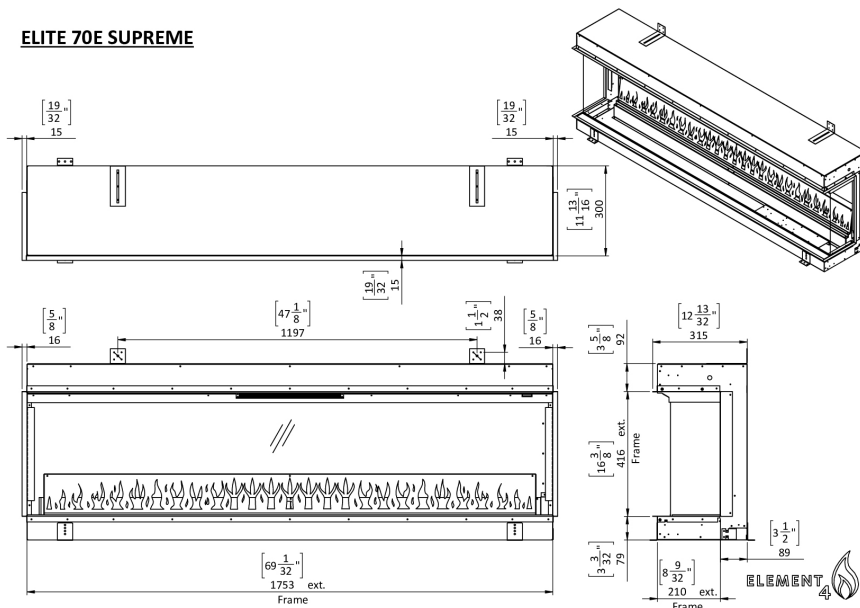

ELITE 70" E SUPREME

Ultra HD effect: Standard
Heat outputs: 5000 BTU

Signature black:

Remote control: (standard)
Anti-reflective glass: (standard)

ELITE 70E SUPREME