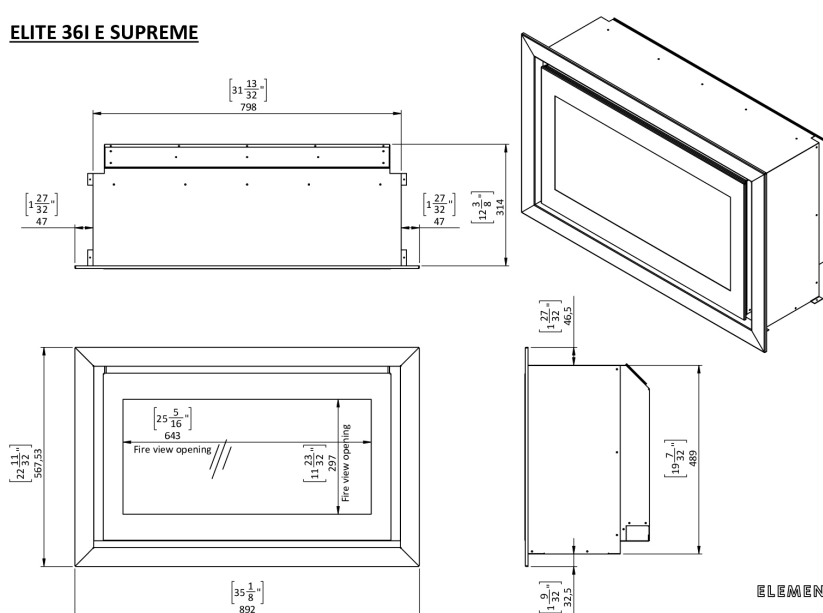

## ELITE 36" I E SUPREME

Ultra HD effect: Standard

Heat outputs: 5000 BTU

Signature black:

Remote control: (standard)

Anti-reflective glass: (standard)

**ELITE 36I E SUPREME**

Electric fireplace