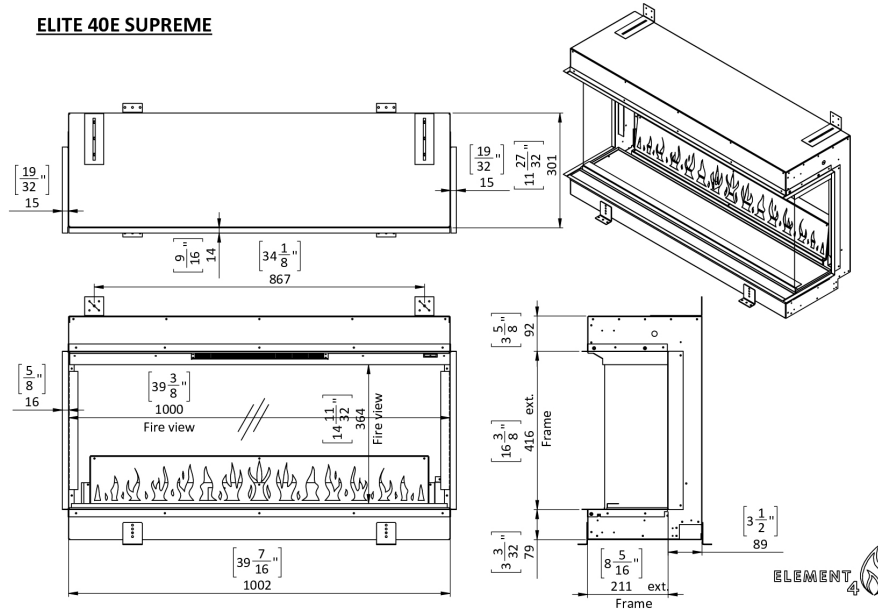

Electric fireplace

ELITE 40" E SUPREME

Ultra HD effect: Standard
Heat outputs: 5000 BTU

Signature black:

Remote control: (standard)
Anti-reflective glass: (standard)