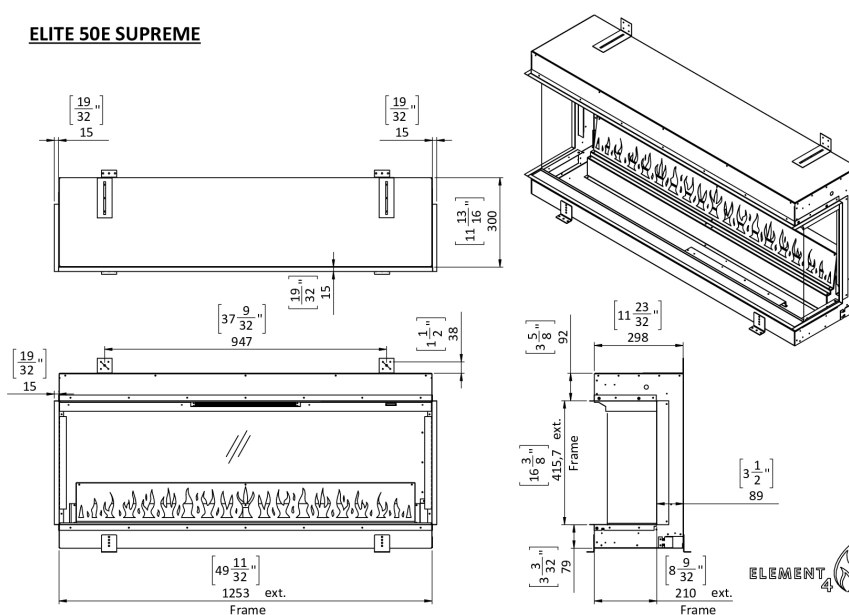

## ELITE 50" E SUPREME

Ultra HD effect: Standard

Heat outputs: 5000 BTU

Signature black:

Remote control: (standard)

Anti-reflective glass: (standard)

**ELITE 50E SUPREME**

Electric fireplace