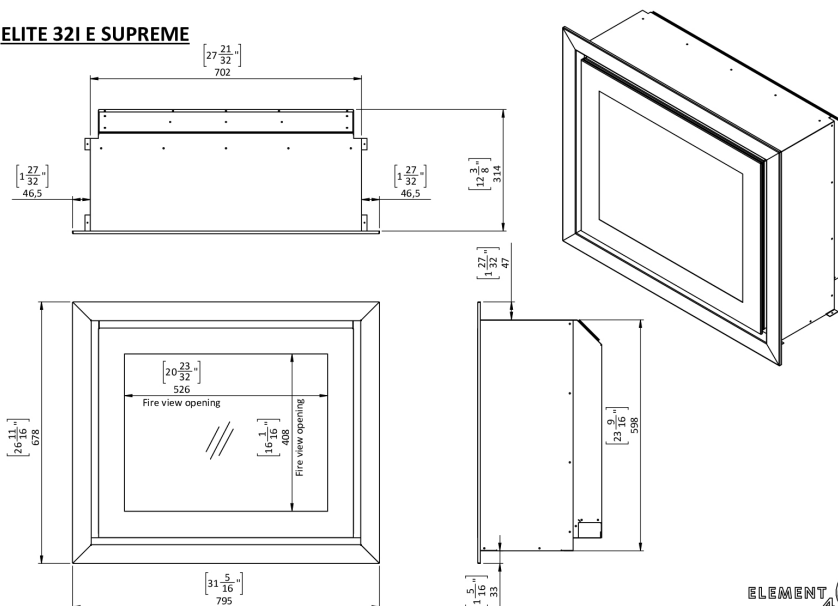

ELITE 32" I E SUPREME

Ultra HD effect: Standard
Heat outputs: 5000 BTU

Signature black:

Remote control: (standard)
Anti-reflective glass: (standard)

ELITE 32I E SUPREME