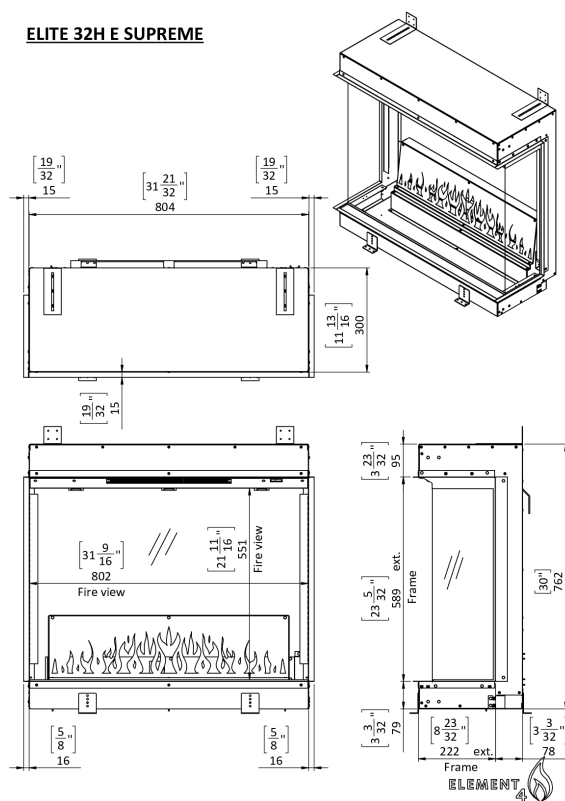

# ELITE 32" H E SUPREME

Ultra HD effect: Standard

Heat outputs: 5000 BTU

Signature black:

Remote control: (standard)

Anti-reflective glass: (standard)

ELITE 32H E SUPREME

Electric fireplace