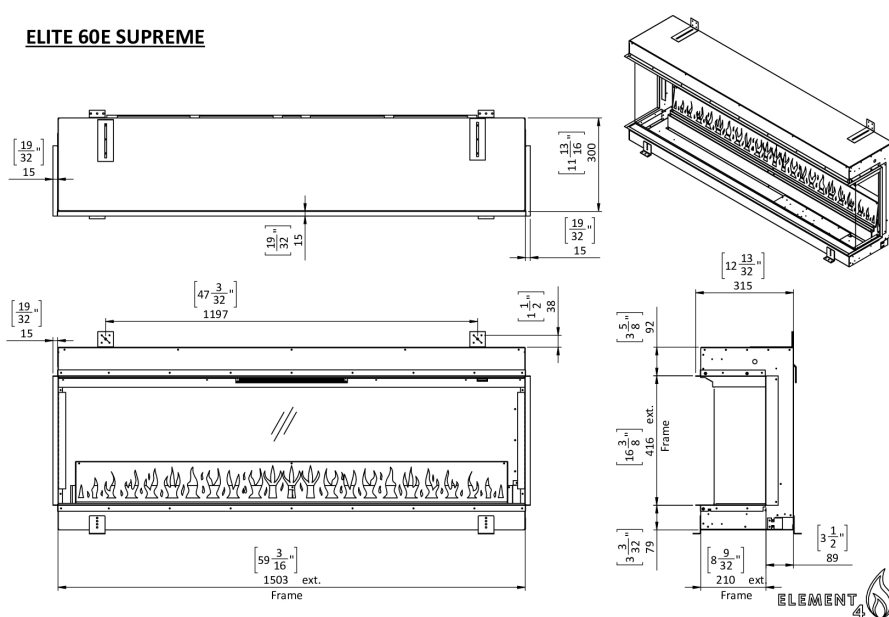

ELITE 60" E SUPREME

Ultra HD effect: Standard
Heat outputs: 5000 BTU

Signature black:

Remote control: (standard)
Anti-reflective glass: (standard)

ELITE 60E SUPREME